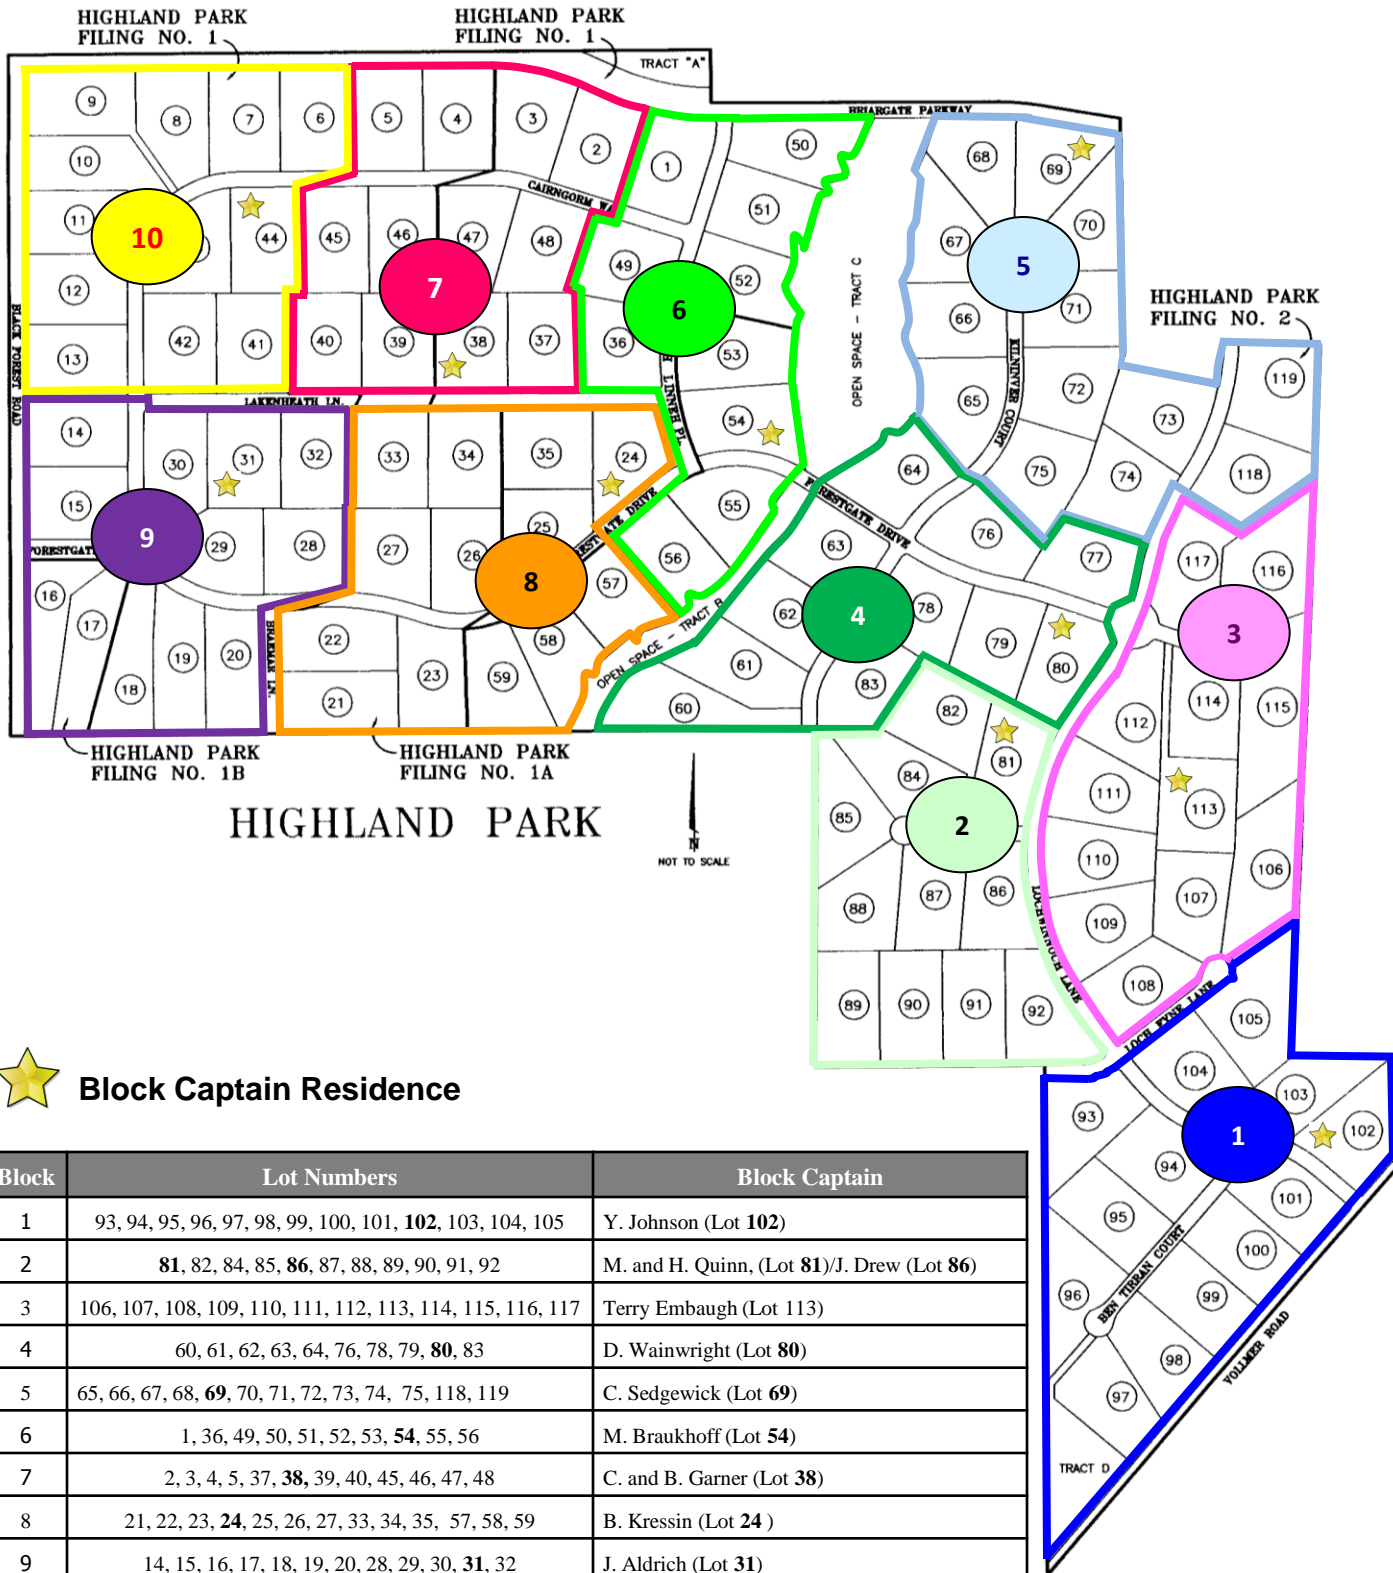

# HIGHLAND PARK NEIGHBORHOOD WATCH BLOCK BREAKOUT

**Block Captain Residence**

Block	Lot Numbers	Block Captain
1	93, 94, 95, 96, 97, 98, 99, 100, 101, <b>102</b> , 103, 104, 105	Y. Johnson (Lot <b>102</b> )
2	<b>81</b> , 82, 84, 85, <b>86</b> , 87, 88, 89, 90, 91, 92	M. and H. Quinn, (Lot <b>81</b> )/J. Drew (Lot <b>86</b> )
3	106, 107, 108, 109, 110, 111, 112, 113, 114, 115, 116, 117	Terry Embaugh (Lot 113)
4	60, 61, 62, 63, 64, 76, 78, 79, <b>80</b> , 83	D. Wainwright (Lot <b>80</b> )
5	65, 66, 67, 68, <b>69</b> , 70, 71, 72, 73, 74, 75, 118, 119	C. Sedgewick (Lot <b>69</b> )
6	1, 36, 49, 50, 51, 52, 53, <b>54</b> , 55, 56	M. Braukhoff (Lot <b>54</b> )
7	2, 3, 4, 5, 37, <b>38</b> , 39, 40, 45, 46, 47, 48	C. and B. Garner (Lot <b>38</b> )
8	21, 22, 23, <b>24</b> , 25, 26, 27, 33, 34, 35, 57, 58, 59	B. Kressin (Lot <b>24</b> )
9	14, 15, 16, 17, 18, 19, 20, 28, 29, 30, <b>31</b> , 32	J. Aldrich (Lot <b>31</b> )
10	6, 7, 8, 9, 10, 11, 12, 13, 41, 42, 43, <b>44</b>	M. Doyle and H. Nic Charthaigh (Lot <b>44</b> )